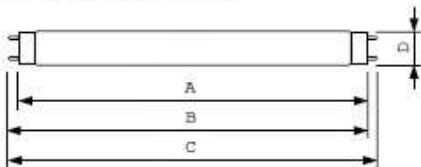

MASTER TL-D Super 80

Dimensional drawing

Product	D (max)	A (max)	B (max)	B (min)	C (max)
MASTER TL-D Super 80 30W/865 SLV/25	28 mm	894.6 mm	901.7 mm	899.3 mm	908.8 mm

General Information	
Cap-Base	G13

Light Technical