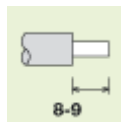

402/VP		
G23	2A-250V	T140 (IEC)
		
<p>LAMPHOLDER — White PBT body — Copper alloy contacts</p>		
		
		
   75W-600V T120 (UL496)		
		
		
		

Legend

SCREW FIXING

fixing with self-tapping screw

CHARACTERISTICS

rigid conductor section

rigid wires stripping

TERMINALS

push-wire terminals with 1 hole